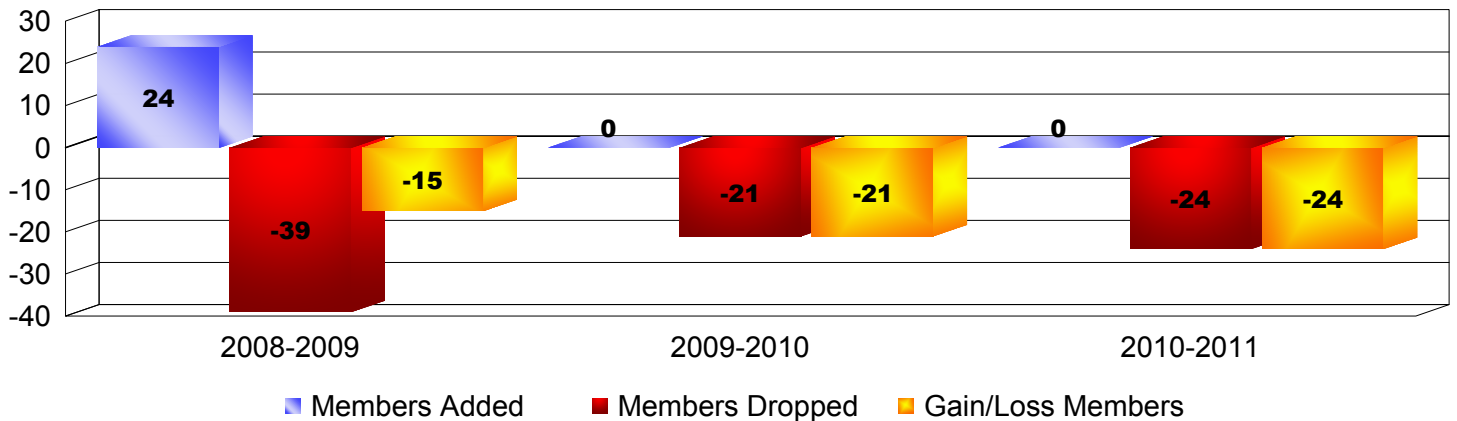

Members

Membership Composition

June 2011 Cumulative

New Members	0.0%
Charter Members	0.0%
Reinstate Members	0.0%
Transfer members	0.0%
Total:	100.0%

Gender Comparison

June 2011 Cumulative