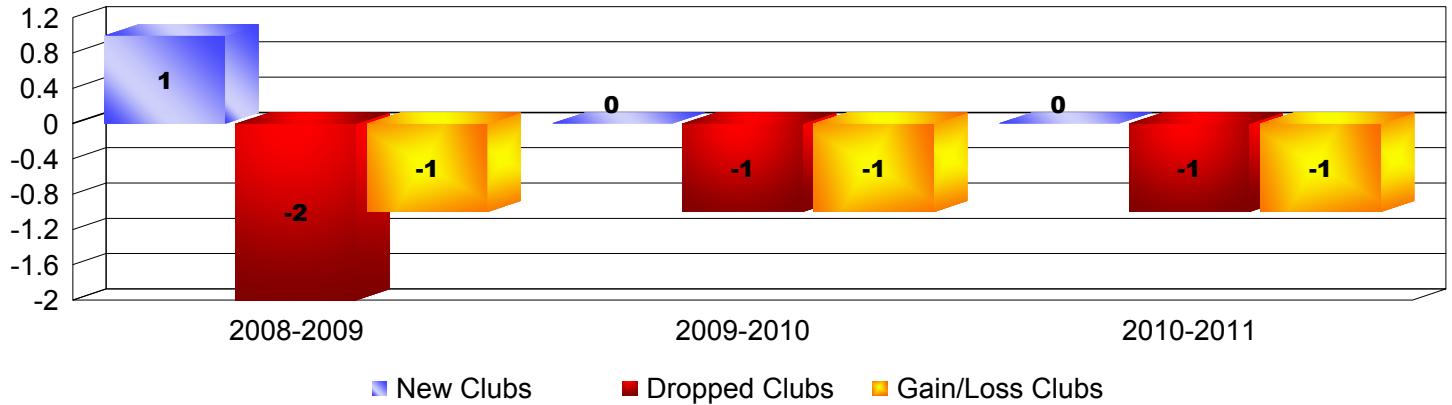

Year	New Clubs	Dropped Clubs	Gain/Loss Clubs	New Members	Charter Members	Reinstate Members	Transfer Members	Total Member Added	Total Members Dropped	Gain/Loss Members
2008-2009	1	-2	-1	0	24	0	0	24	-39	-15
2009-2010	0	-1	-1	0	0	0	0	0	-21	-21
2010-2011	0	-1	-1	0	0	0	0	0	-24	-24
<b>Average</b>	<b>0</b>	<b>-1</b>	<b>-1</b>	<b>0</b>	<b>8</b>	<b>0</b>	<b>0</b>	<b>8</b>	<b>-28</b>	<b>-20</b>

### Clubs